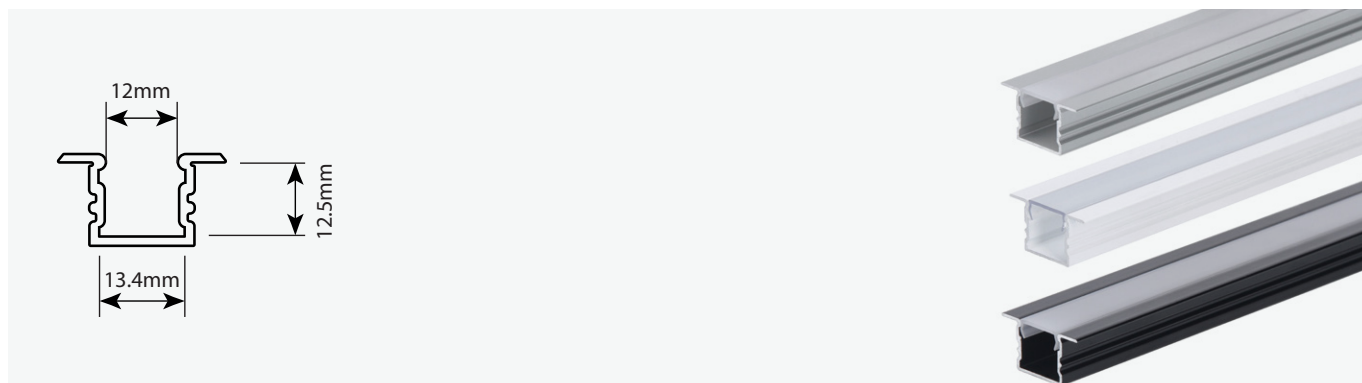

transparent

5903684857623

STANDARD PLUS

CATALOG NO.

LENGTH [m]

COLOR

COVER

EAN