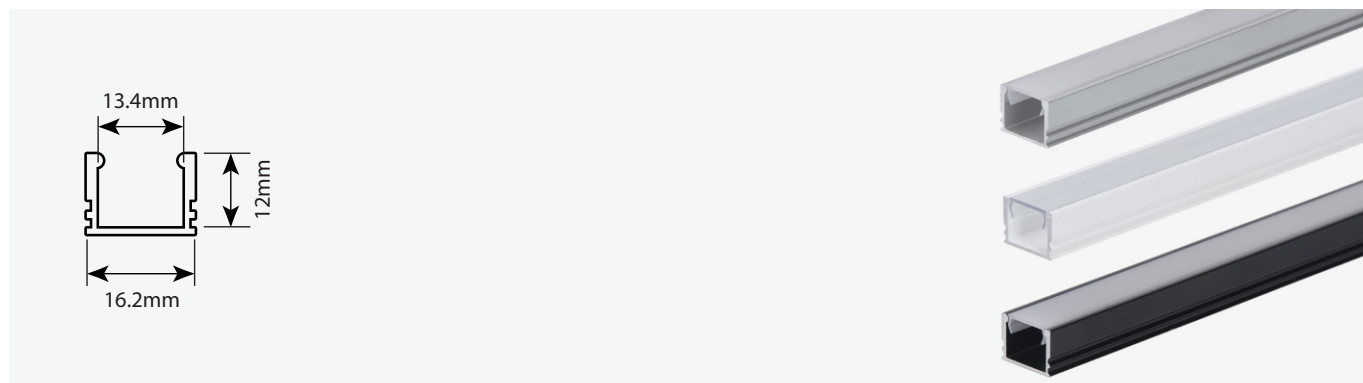

S-WH3CL

3

white

transparent

5903684857500

STANDARD

CATALOG NO.

LENGTH [m]