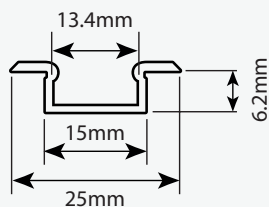

5903684857203

BASIC PLUS

CATALOG NO.

LENGTH [m]

COLOR

COVER

EAN

BP-AN1ML