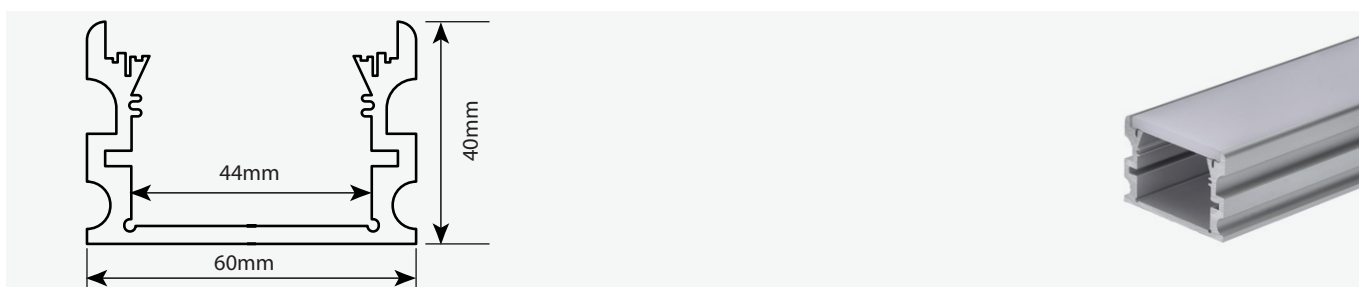

AQUA MAX

 IP67

CATALOG NO.

LENGTH [m]

COLOR

COVER

EAN

AQM-AN1ML