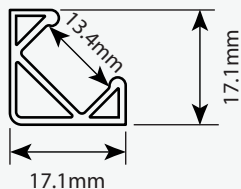

SP-BL3BL

3

black

black

5903684857685

CORNER

CATALOG NO.

LENGTH [m]