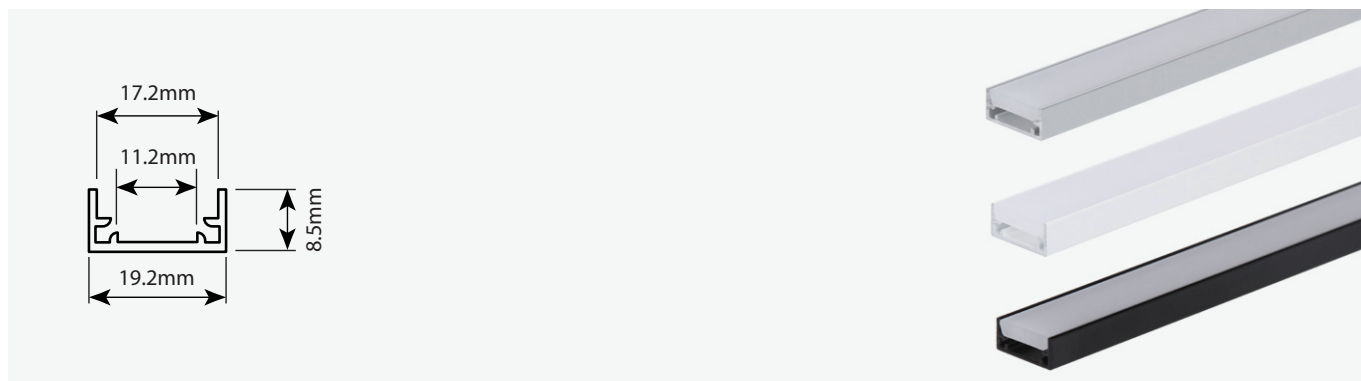

black

5903684857807

GLAZE

 IP67

CATALOG NO.

LENGTH [m]

COLOR

COVER