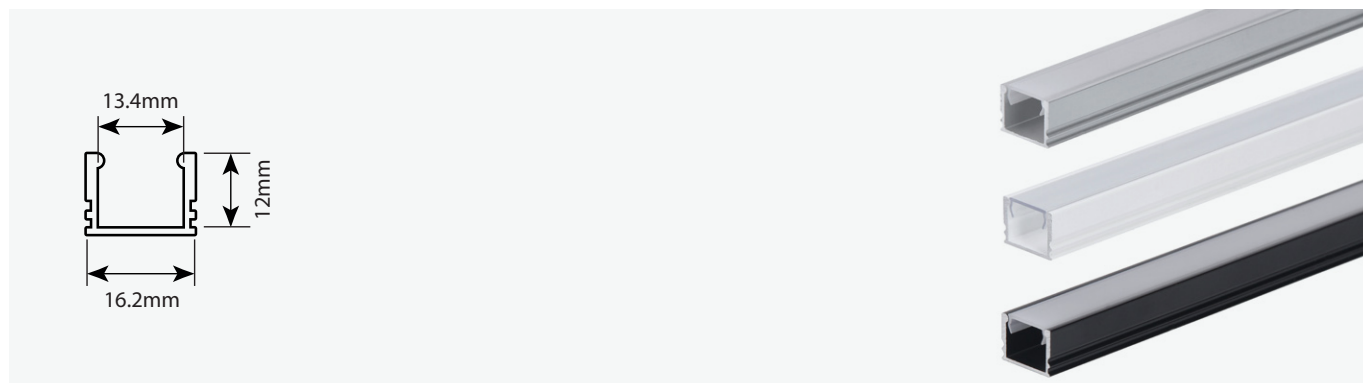

black

black

5903684857449

STANDARD

CATALOG NO.

LENGTH [m]

COLOR

COVER