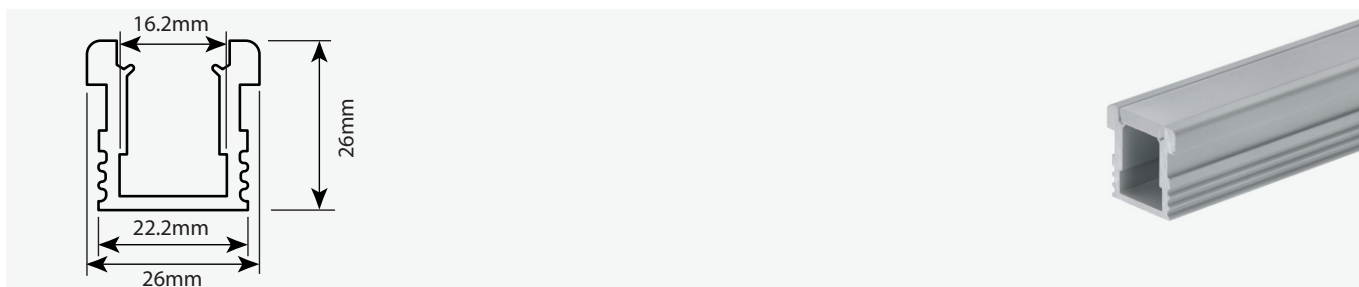

milk

5903684856961

AQUA

 IP67

CATALOG NO.

LENGTH [m]

COLOR

COVER