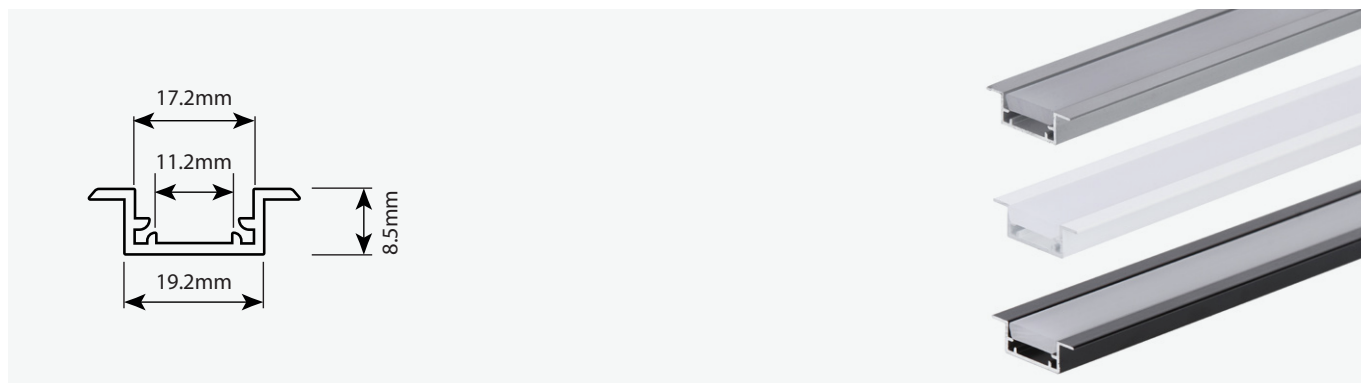

5903684856862

G-BL3ML

3

white

milk

5903684856879

GLAZE PLUS

 IP67