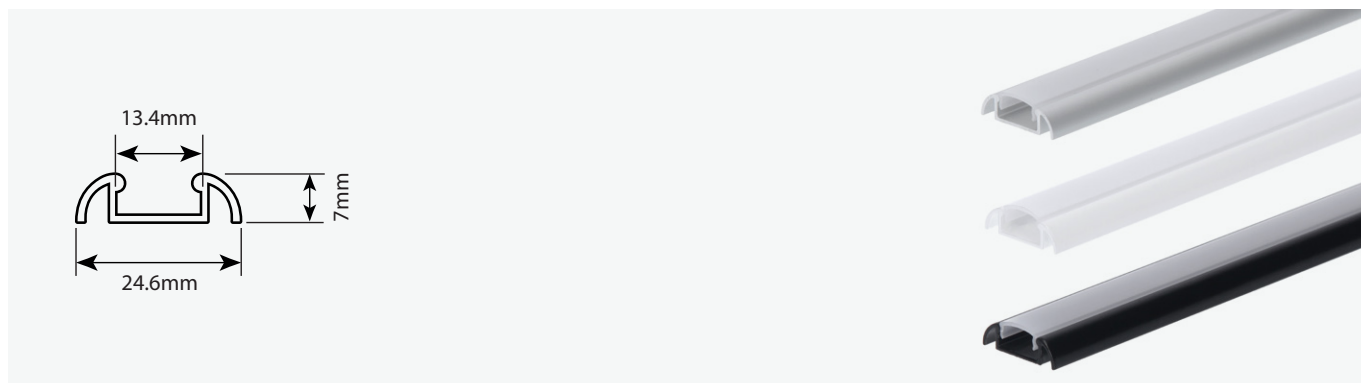

BASIC MAX

CATALOG NO.

LENGTH [m]

COLOR

COVER

EAN

BM-AN1ML

1

anodsied

milk

5903684856350

BM-AN1CL

1

anodsied

transparent

5903684857333

BM-AN2ML

2

anodsied

milk

5903684856343

BM-AN2CL

2

anodsied

transparent

5903684857340

BM-AN3ML

3

anodsied

milk

5903684856367

BM-AN3CL

3

anodsied

transparent

5903684857357

BM-WH1ML

1

white

milk

5903684856374

BM-WH1CL

1

white

transparent

5903684857364

BM-WH2ML

2

white

milk

5903684856381

BM-WH2CL

2

white

transparent

5903684857371

BM-WH3ML

3

white

milk

5903684856398

BM-WH3CL

3

white

transparent

5903684857388