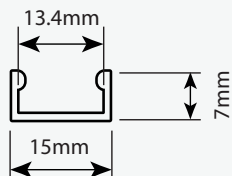

PRESCOT

LED PROFILES

ALUMINIUM

ALUMINIUM PROFILES

BASIC

CATALOG NO.

LENGTH [m]

COLOR